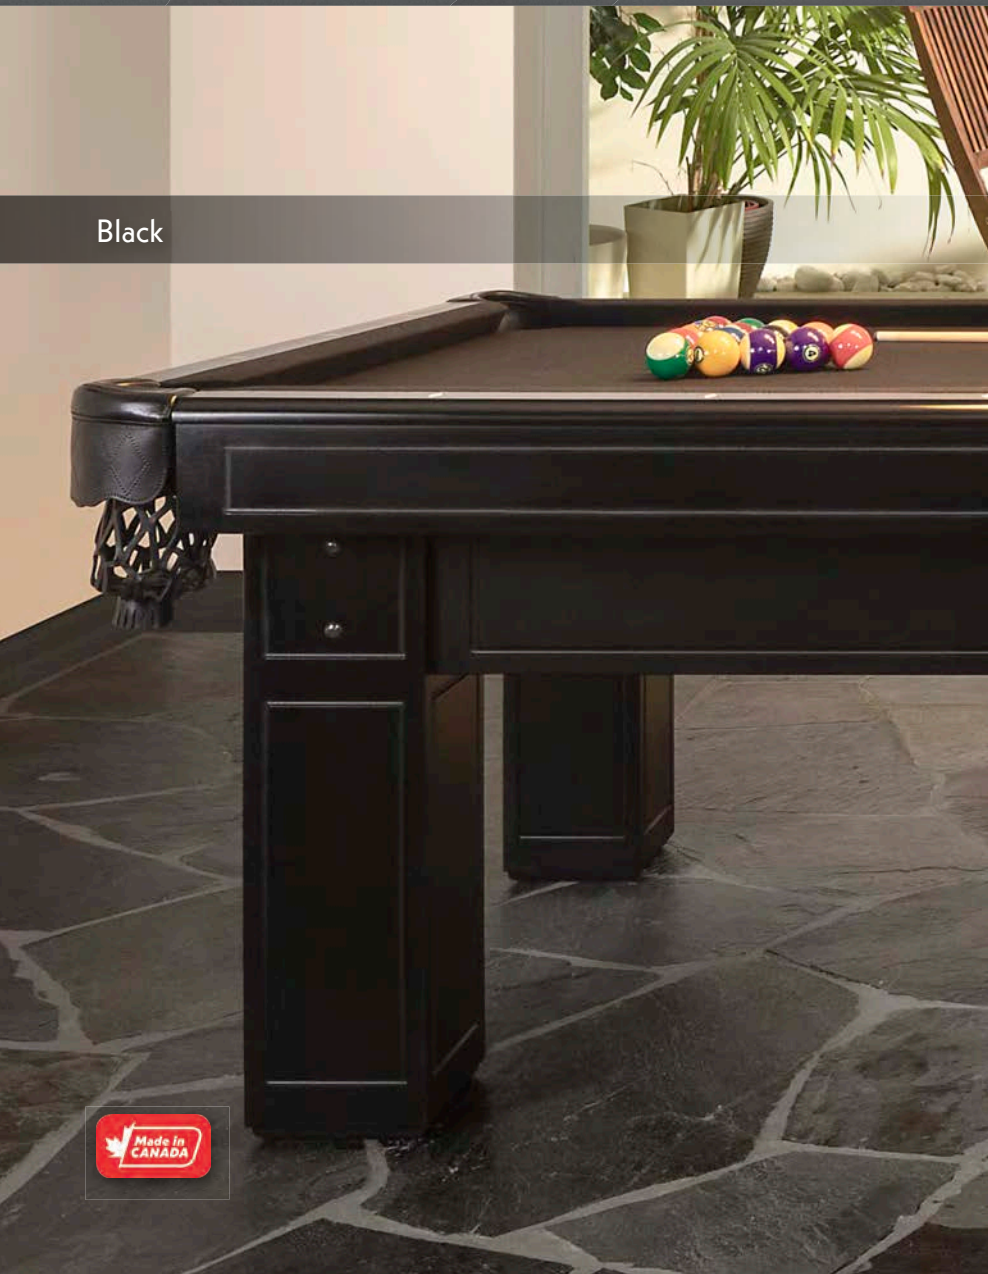

Héritage™

THE VIRTUE OF SIMPLICITY

Built with solid white birch rails, the *Héritage* has a classic demeanour and solid stately look. The legs and frame are elegantly detailed with routing and the table incorporates **CANADA BILLIARD**'s exclusive leg levelling system that allows for better adjustment of the table. This billiard has been created with nothing but the highest of quality components and all for a surprisingly low price. It's the perfect center piece for your home game room.

Victorian

Black

POOL 8'
 SNOOKER 8'

MAIN SPECIFICATIONS

- Solid Wood – Rails**
White Birch
- "Sandwich Board"**
Exclusive Solid Base Frame
- MDF**
- 1" Framed Slate**
- Leg Levelers**
- Natural Cushions**
"Master Speed"