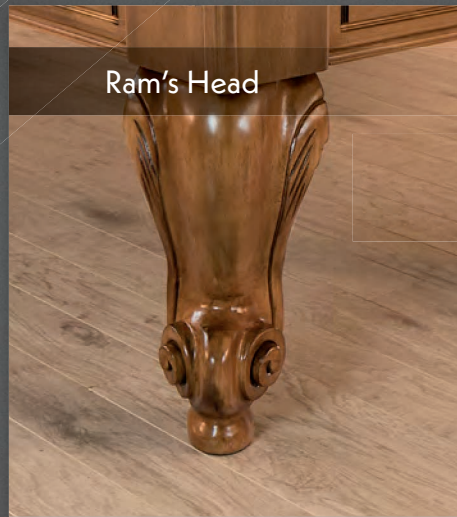

Régence™

A MASTER PIECE

French in spirit and body, the Régence style established between the style of Louis XIV and Louis XV. Embellishment and the search for refinement commands the creators operating under the aristocrat of the court. This awesome billiard table is also a collector's item. The Régence is assembled piece by piece. Each such piece is fitted and numbered in our workshop just like in the good old days.

Ball & Claw

Ram's Head

ADDITIONAL ACCESSORIES

-  Universal Table Top
-  Universal Drawer

POOL 7' 8' 9'
 SNOOKER 7' 8' 9' 10' 12'

MAIN FEATURES

-  **Solid Wood**
 - Red Oak
 - Maple (\$)
 - Walnut (\$)
-  **1" Framed Slate**
7' 8' 9' 10'
-  **1½" Unframed Slate**
12'
-  **Leg Levelers**
-  **Rubber Cushions**
"Master Speed"