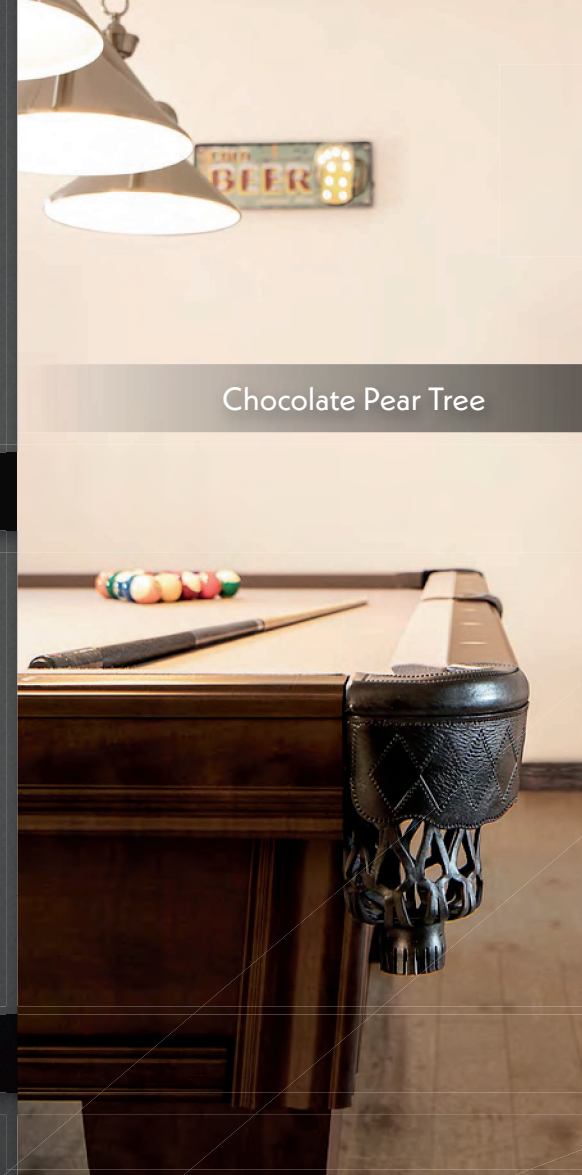

PacificTM

STRAIGHT AND ROBUST FOR EVERY BUDGET

The Pacific of **CANADA BILLIARD** offers unsurpassed value and styling. Solid white birch rails and decorative corner mouldings help give it that special look. Plus, it comes with luxurious leather pockets and two stunning colors to complement your decor. A robustly made product with first grade materials.

Tuxedo

POOL ✓ 7' ✓ 8' ✓ 9' ✓
 SNOOKER ✓ 7' ✓ 8' ✓ 9' ✓

MAIN SPECIFICATIONS

- ◎ **Solid Wood – Rails**
White Birch
- ⊗ **"Sandwich Board"**
Exclusive Solid Base Frame
- ◎ **Laminate**
- ⊞ **1" Framed Slate**
- ⚙ **Leg Levelers**
- ▨ **Natural Cushions**
"Master Speed"

OPTIONS AVAILABLE

- 🔥 **Colors**
Chocolate Pear Tree 
Tuxedo 
- ▨ **Fabric Colors**
26 colors

ADDITIONAL ACCESSORIES

- 📺 **Universal Table Top**
- 🗄 **Universal Side Drawer**

Chocolate Pear Tree

Colors illustrated may vary with actual colors and specifications are subject to change without notice.