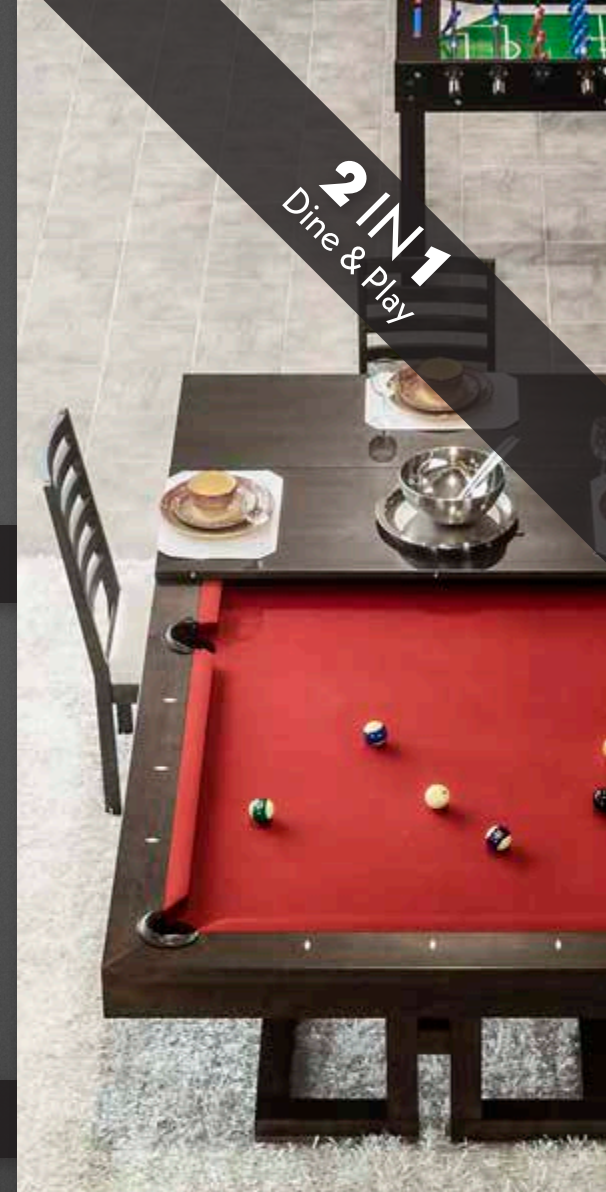

Maze™

GO UNTIL THE END

2 IN 1
Dine & Play

The clash between extravagance and modernism as a starting point, to finish with a refined and complex product. This table with its unusual and prestigious lines imposes itself by the quality of its exceptional creation. A beauty of rare complexity. From dining to reception or conference room, this convertible pool table offers unique versatility.

POOL ✓ 7' ✓ 8' ✓ 9' ✓
SNOOKER ✓ 7' ✓ 8' ✓ 9' ✓

MAIN FEATURES

- ◎ **Solid Wood**
White Birch ✓
Walnut ✓ (\$)
- **Height**
32"
- **1" Framed Slate**
- ⚙ **Levelling system**
- ▒ **Rubber Cushions**
"Master Speed"

OPTIONS AVAILABLE

- 🔥 **Finishes**
14 Standard Stains –
Unlimited Choice (\$)
- **Fabric Colors**
26 colors

ADDITIONAL ACCESSORY

- 📺 **Table Top**

2 IN 1
Dine & Play

Colors illustrated may vary with actual colors and specifications are subject to change without notice.